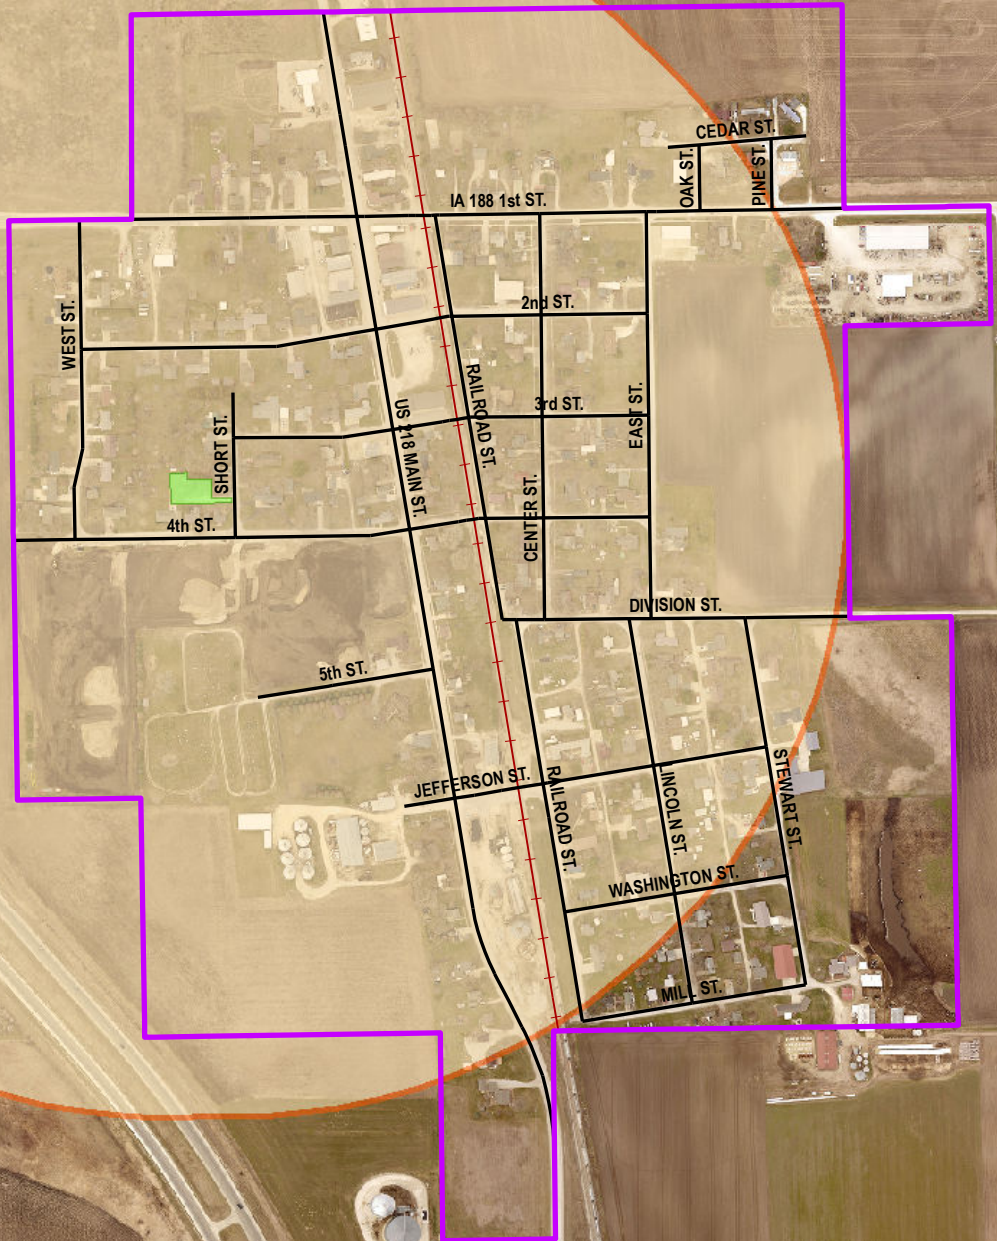

# City of Plainfield Schools & Daycare Centers

## Legend

-  City Limits
-  RR Centerline
-  Daycare Center
-  School
-  2000 Feet Distance